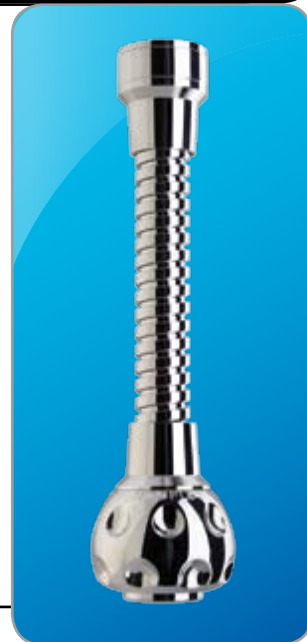

Aerator-shower
with double brass swivel
Threads: 22x1M female
24x1M male

Ref. 2525/5S
BLACK/CHROMED

Ref. 2526/5S
with built-in
water saver

Ref. 2525/50S
WHITE/CHROMED

Ref. 2526/50S
with built-in
water saver

Ref. 2525/53S
BLACK/CHROMED/BLACK

Ref. 2526/53S
with built-in
water saver

Ref. 2525/56S
WHITE/CHROMED/WHITE

Ref. 2526/56S
with built-in
water saver

FIRST LADY

Ref. 2250/S

13 cm. flexible hose
with "aerator 2002"
completely in
chromed brass
with double clamping,
stream flow
Threads: 22x1M female
24x1M male

Provided with water
saving membrane
(to be placed under
the screen washer)
which guarantees
a saving up to 40%

soft to handle,
sturdy,
"willowy"

SHOWER HEAD in chromed ABS with brass swivel 1/2" F.

Ref. 2765

Lady
Ref. 2320/S
13 cm. flexible hose
with sink sprayer
CHROMED/BLACK
completely
in chromed brass
with double clamping
Threads: 22x1M female
24x1M male

Ref. 2320/1S
CHROMED/WHITE

soft to handle,
sturdy,
“willowy”